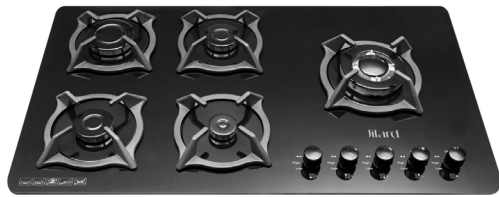

No matter where life take us,
the kitchen is where we all come back to.

SINK
MODEL: FEX

STOVE
MODEL: S-2402

MODEL: G-1503

Built-in Glass Gas Hob

Dimensions: 89 x 52 cm

Burner: 5

ابعاد: 89 x 52 cm

• شیشه‌ای
• ۵ شعله

MODEL: G-1501

Built-in Glass Gas Hob

Dimensions: 89 x 52 cm

Burner: 5

ابعاد: 89 x 52 cm

• شیشه‌ای
• ۵ شعله

MODEL: G-1503S

Built-in Glass Gas Hob

Dimensions: 89 x 52 cm

Burner: 5

ابعاد: 89 x 52 cm

• شیشه‌ای
• ۵ شعله

MODEL: G-1501S

Built-in Glass Gas Hob

Dimensions: 89 x 52 cm

Burner: 5

ابعاد: 89 x 52 cm

• شیشه‌ای
• ۵ شعله

MODEL: G-1504

Built-in Glass Gas Hob

Dimensions: 89 x 52 cm

Burner: 5

ابعاد: 89 x 52 cm